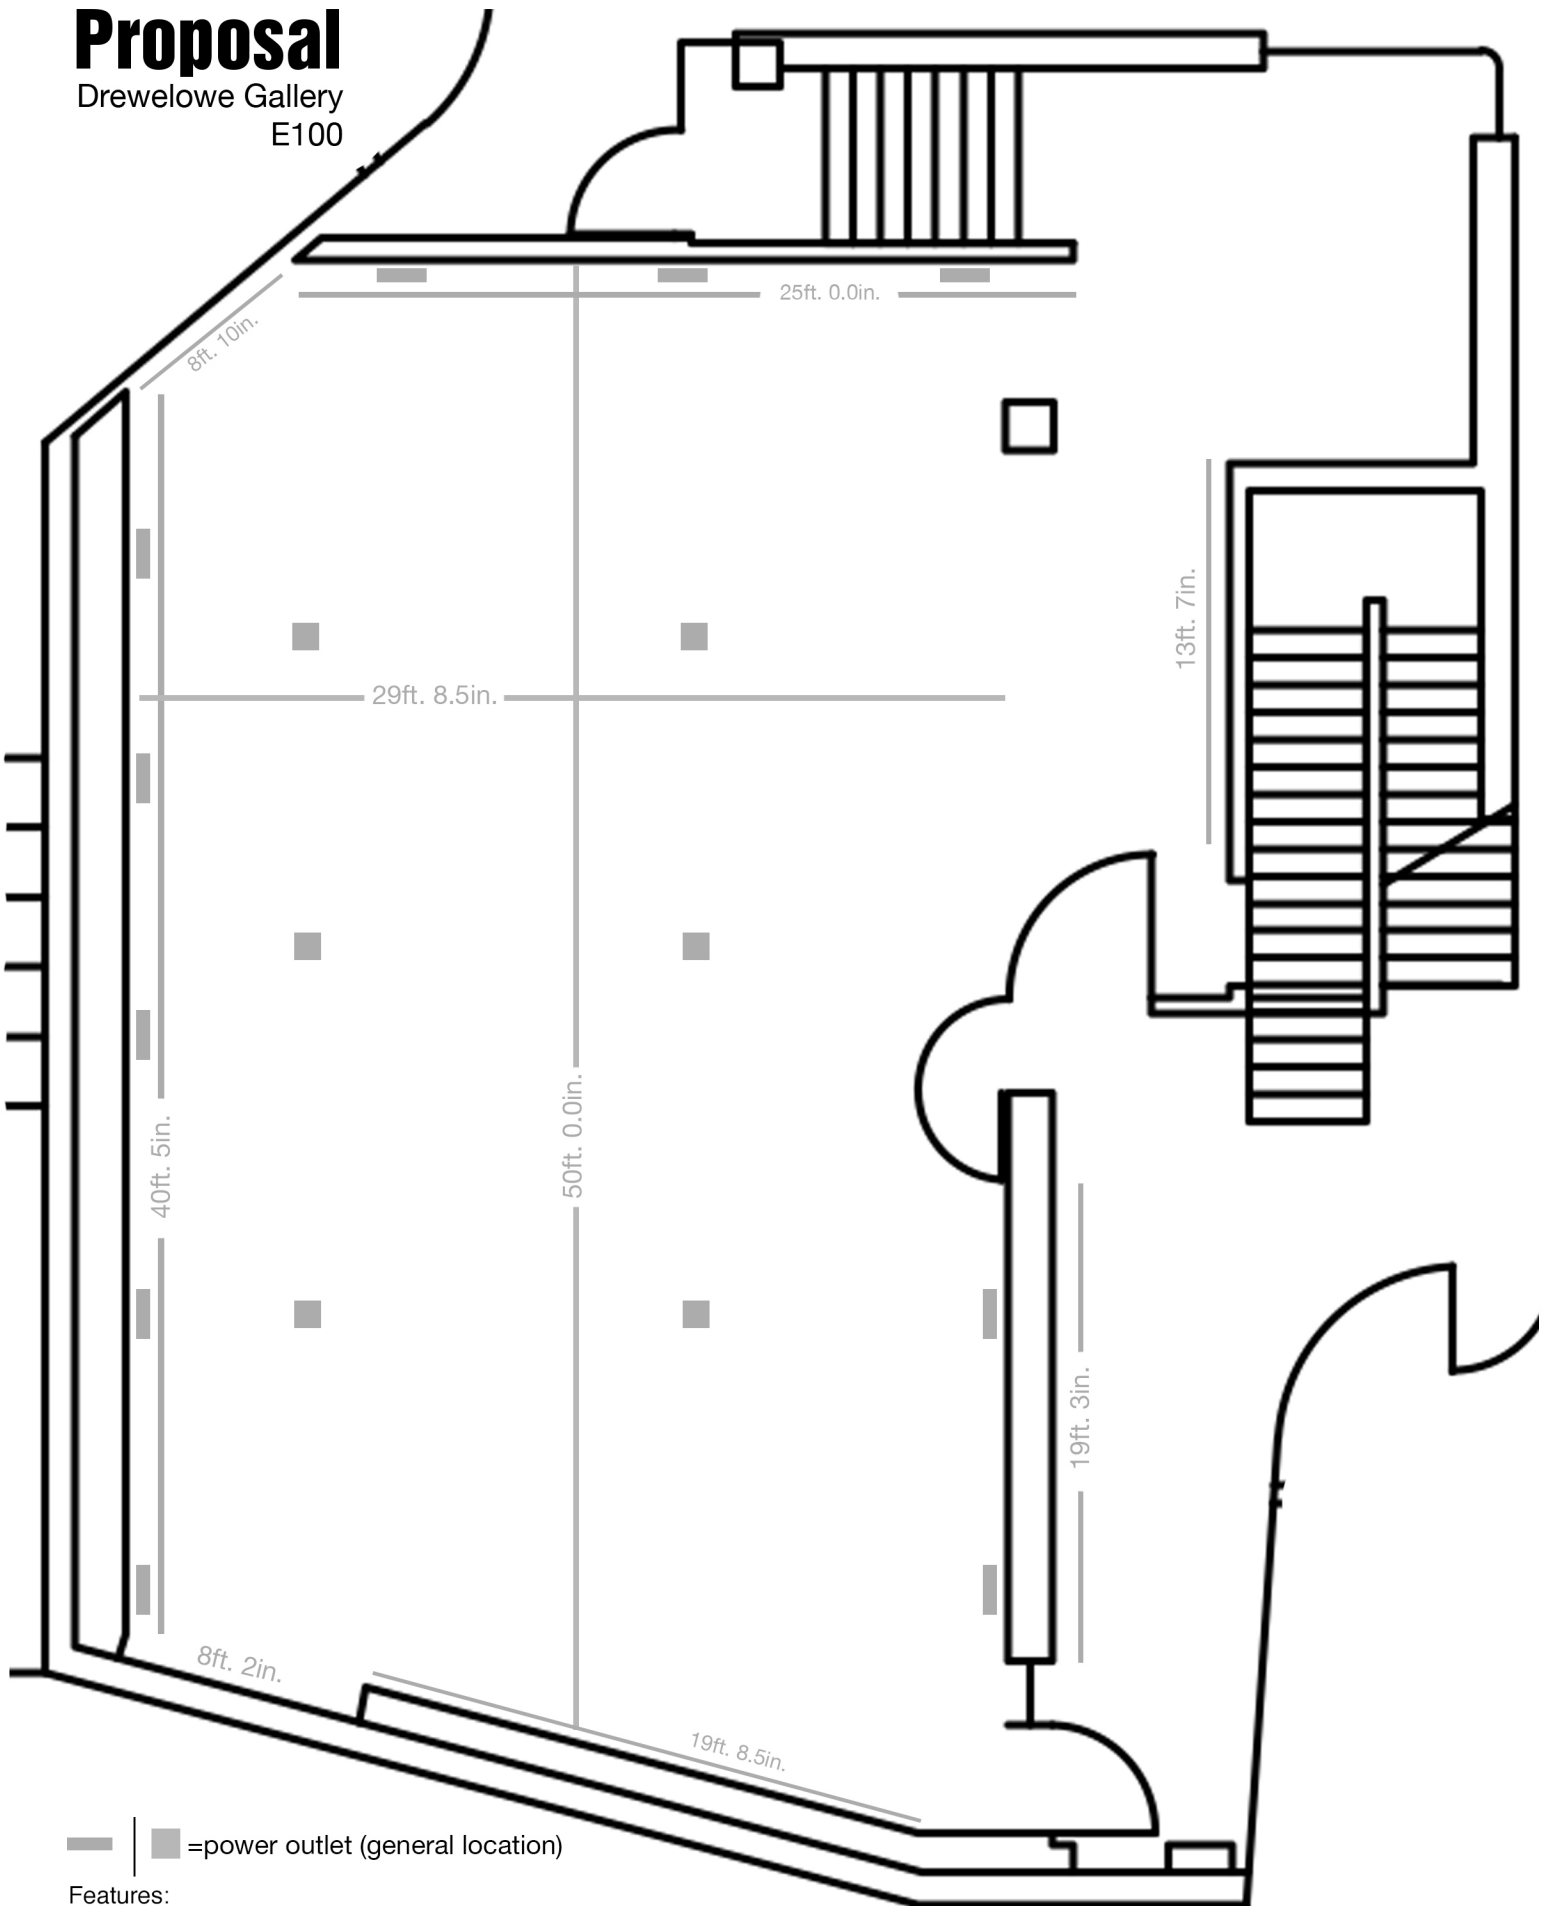

Proposal

Drewelowe Gallery
E100

— | ■ =power outlet (general location)

Features:
*Multiple Openings