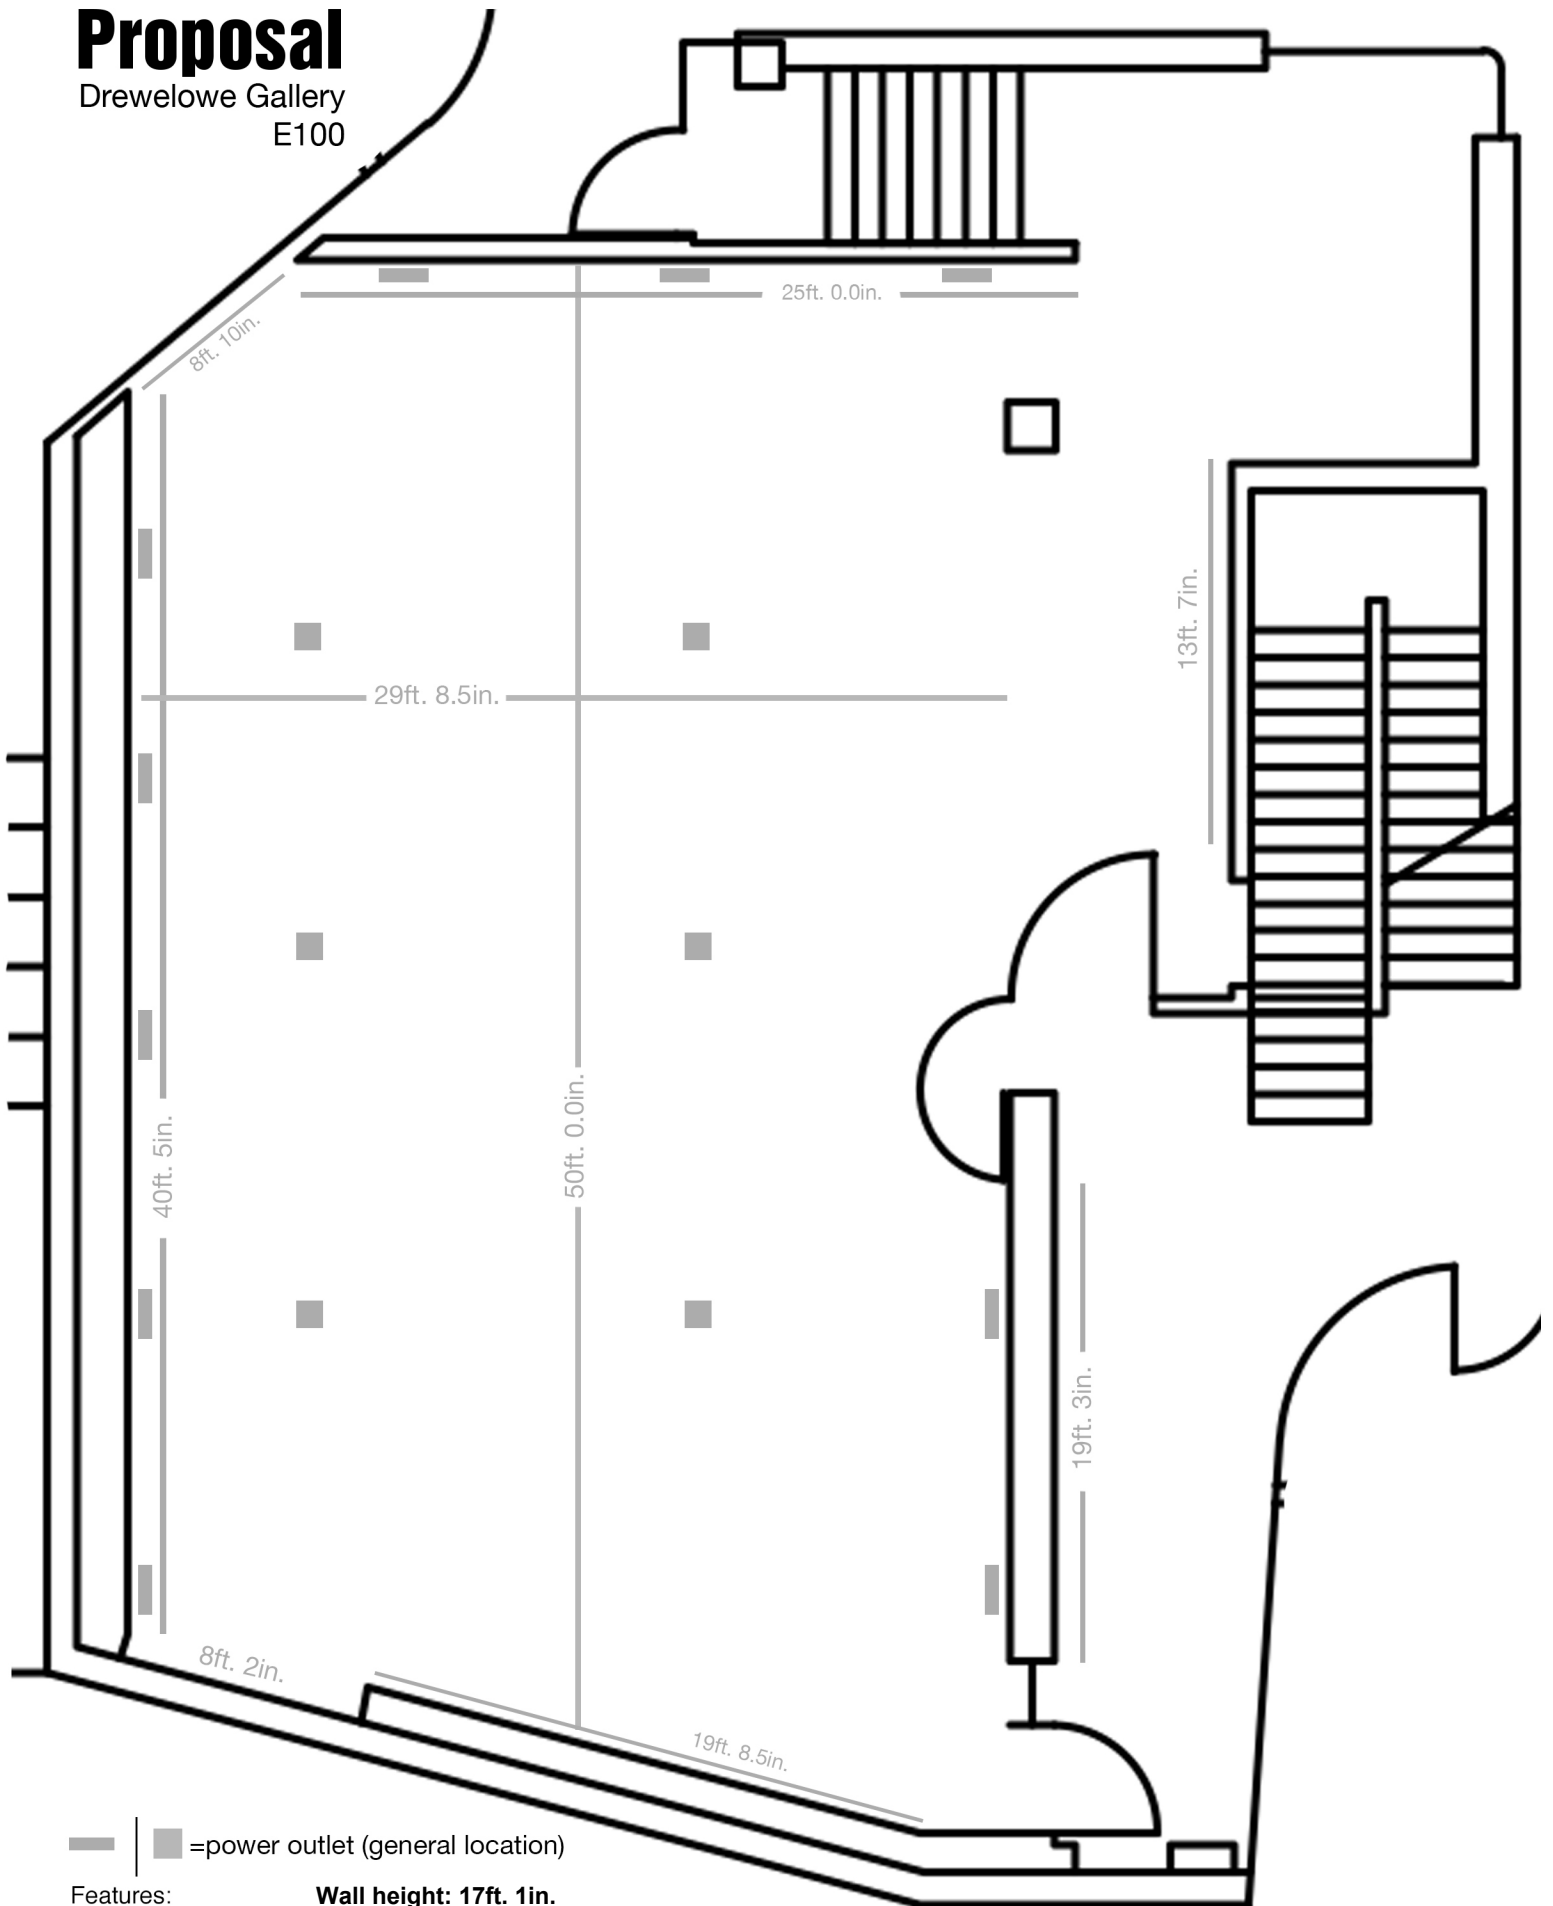

# Proposal

Drewelowe Gallery  
E100

— | ■ =power outlet (general location)

Features: **Wall height: 17ft. 1in.**  
**\*Multiple Openings Indentation: 12ft. 7in.**