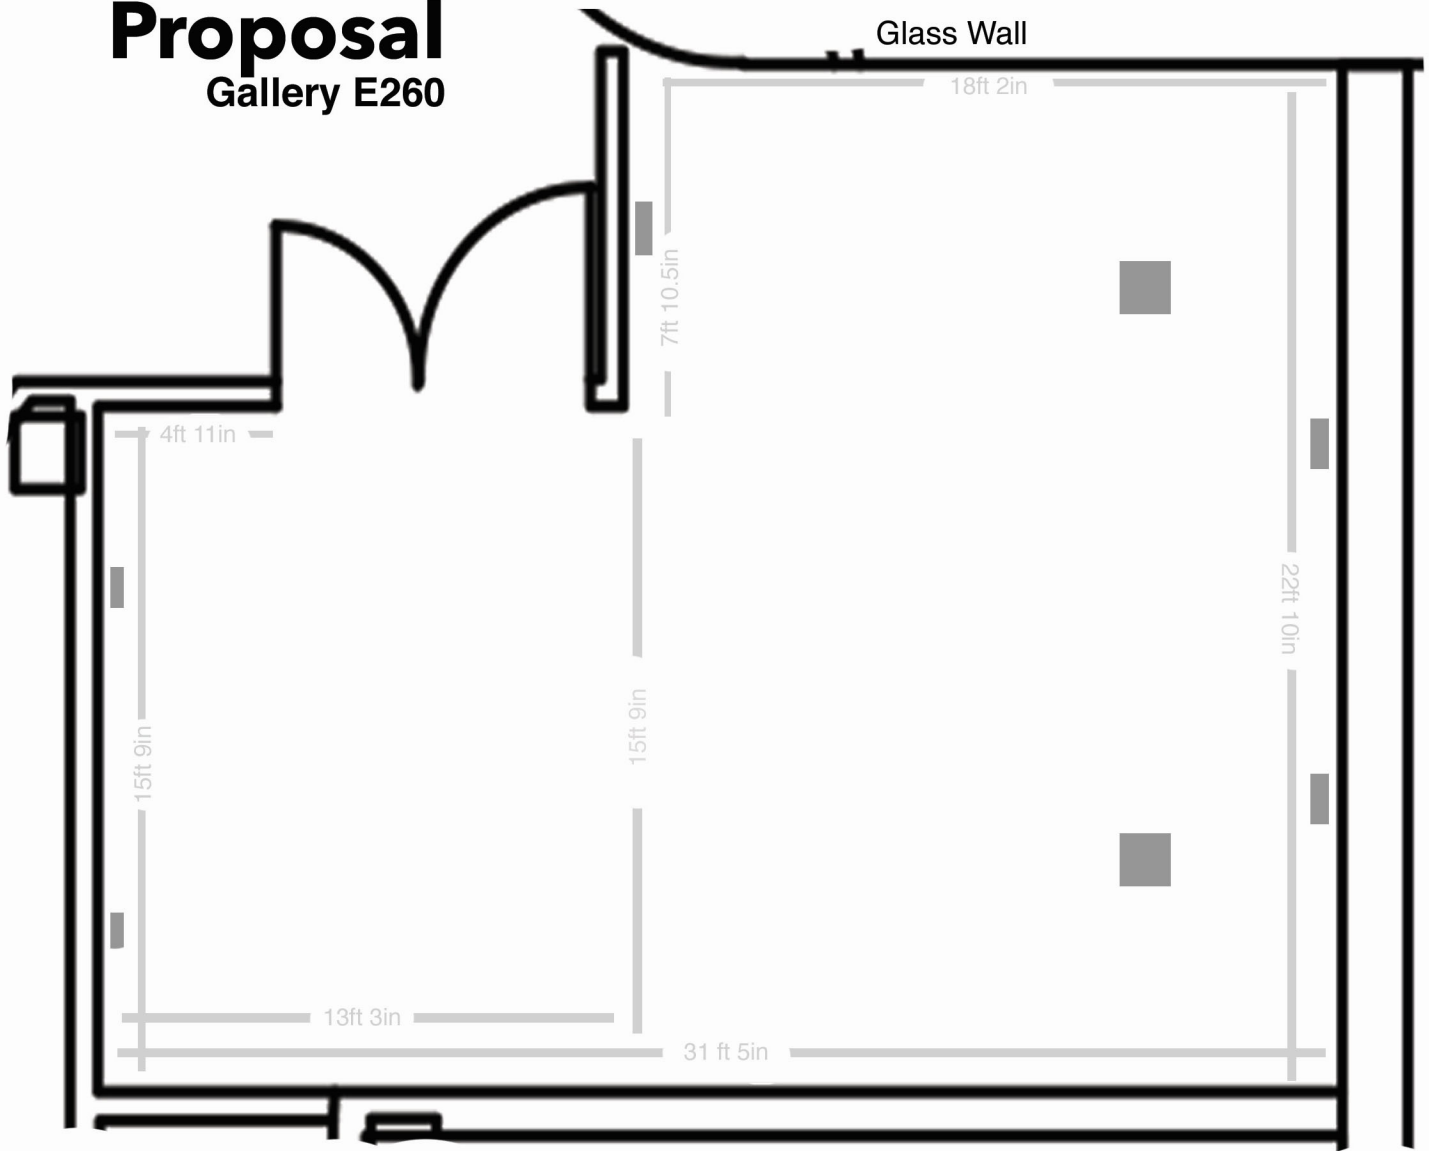

Proposal

Gallery E260

— | ■ =power outlet (general location)

Features:
*

Notes:
