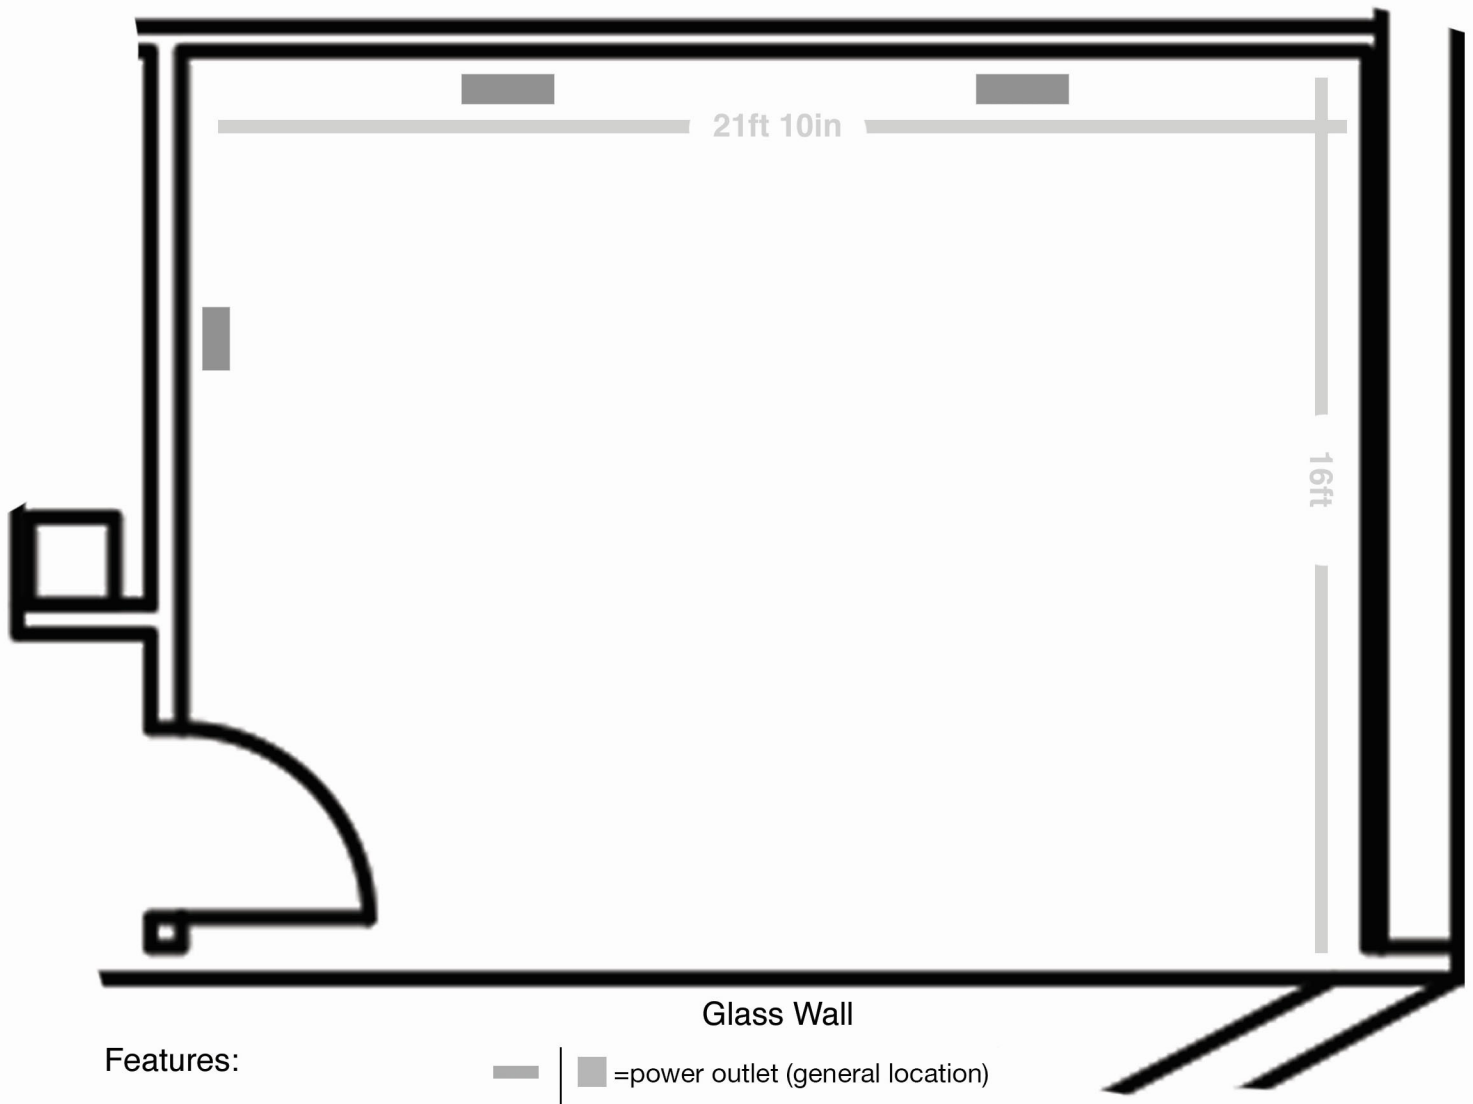

Proposal

Gallery E450

Features: Glass Wall =power outlet (general location)

Notes:
