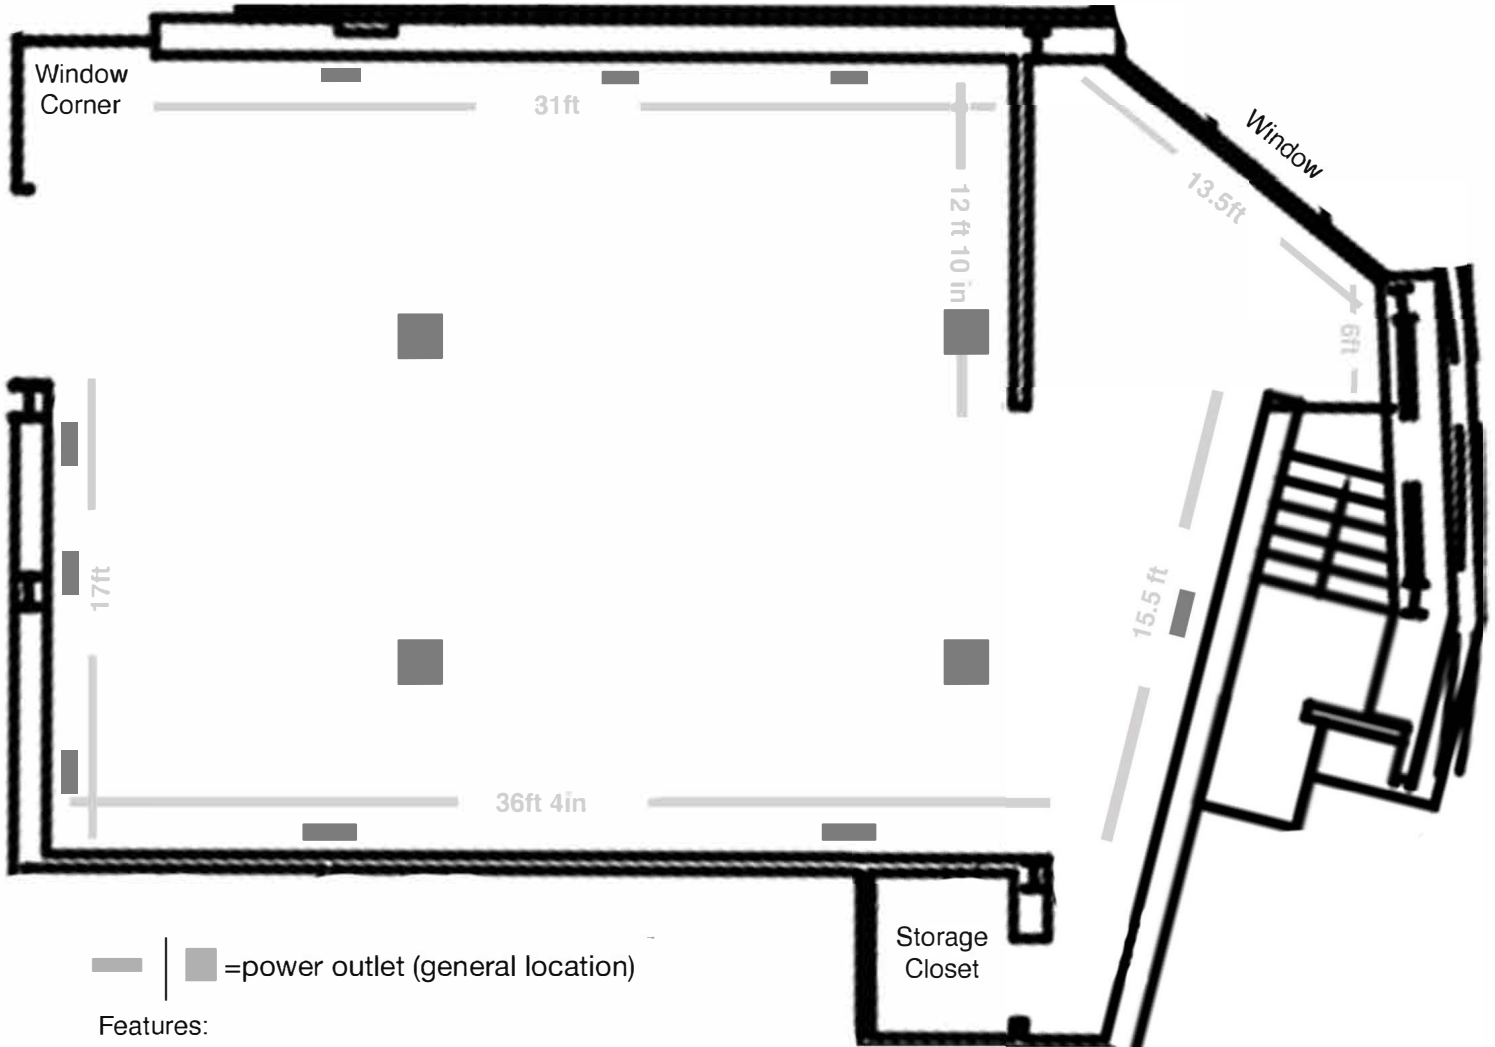

Proposal

Gallery 140ABW

Levitt

— | ■ =power outlet (general location)

- Features:
*Easily Adjustable Lighting
*Access to Storage Closet

Notes: