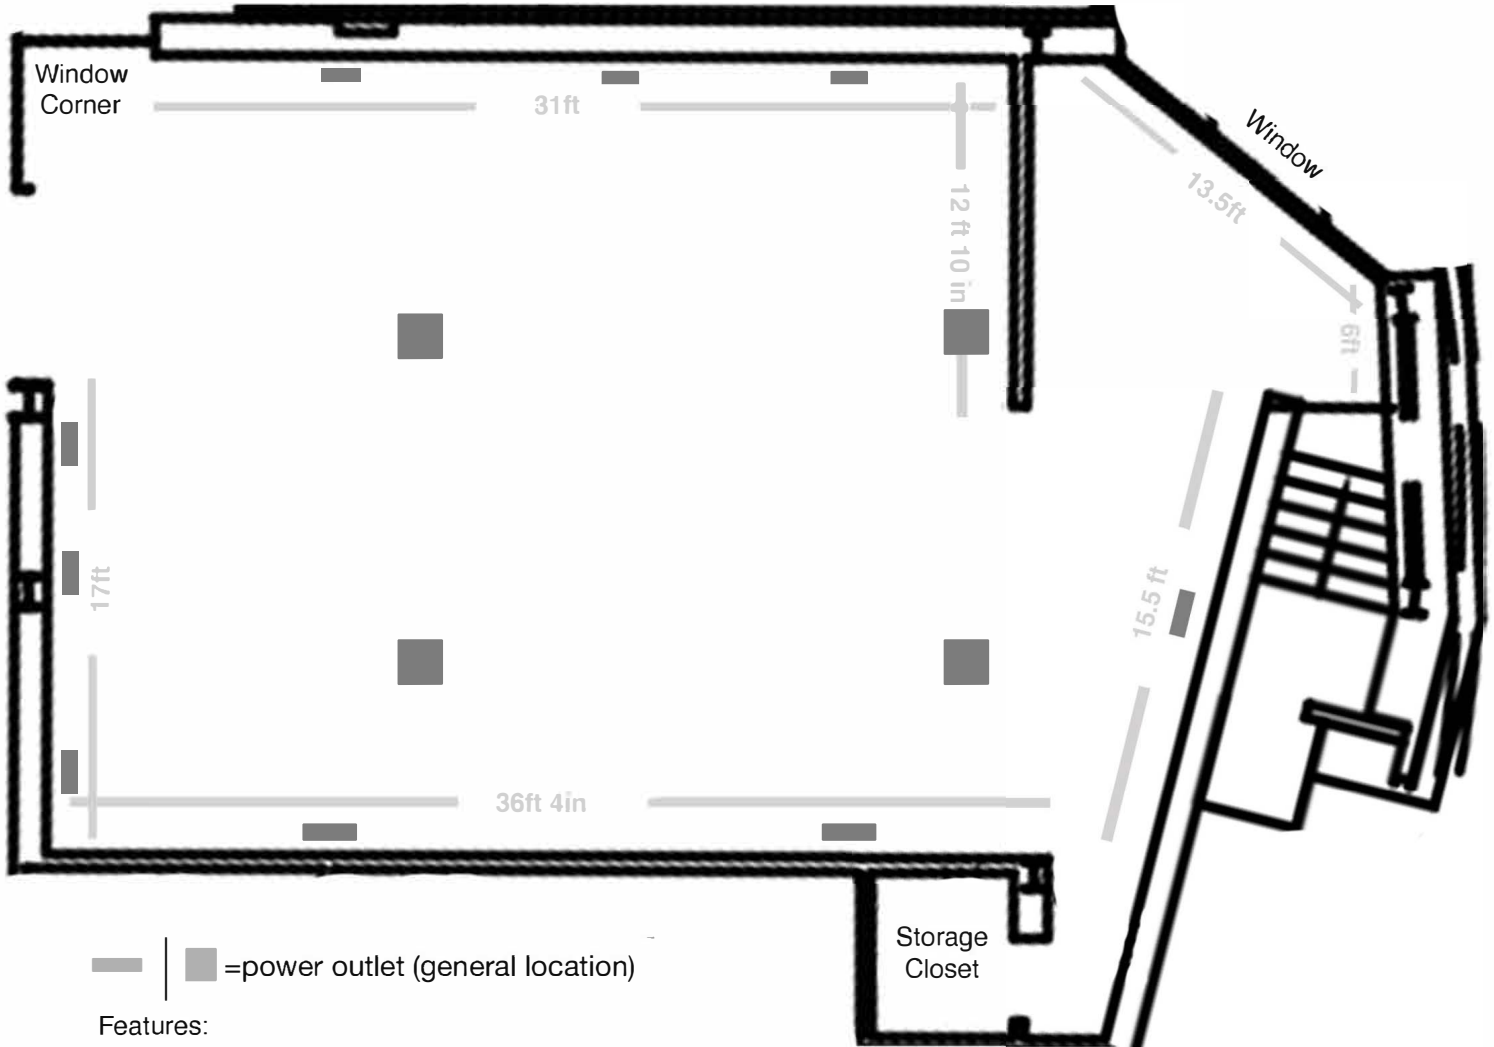

# Proposal

Gallery 140ABW

Levitt

— | ■ =power outlet (general location)

Features:

\*Easily Adjustable Lighting

\*Access to Storage Closet

## Notes:

Tall wall: 14ft. 5in.

Short wall: 12ft. 6in.