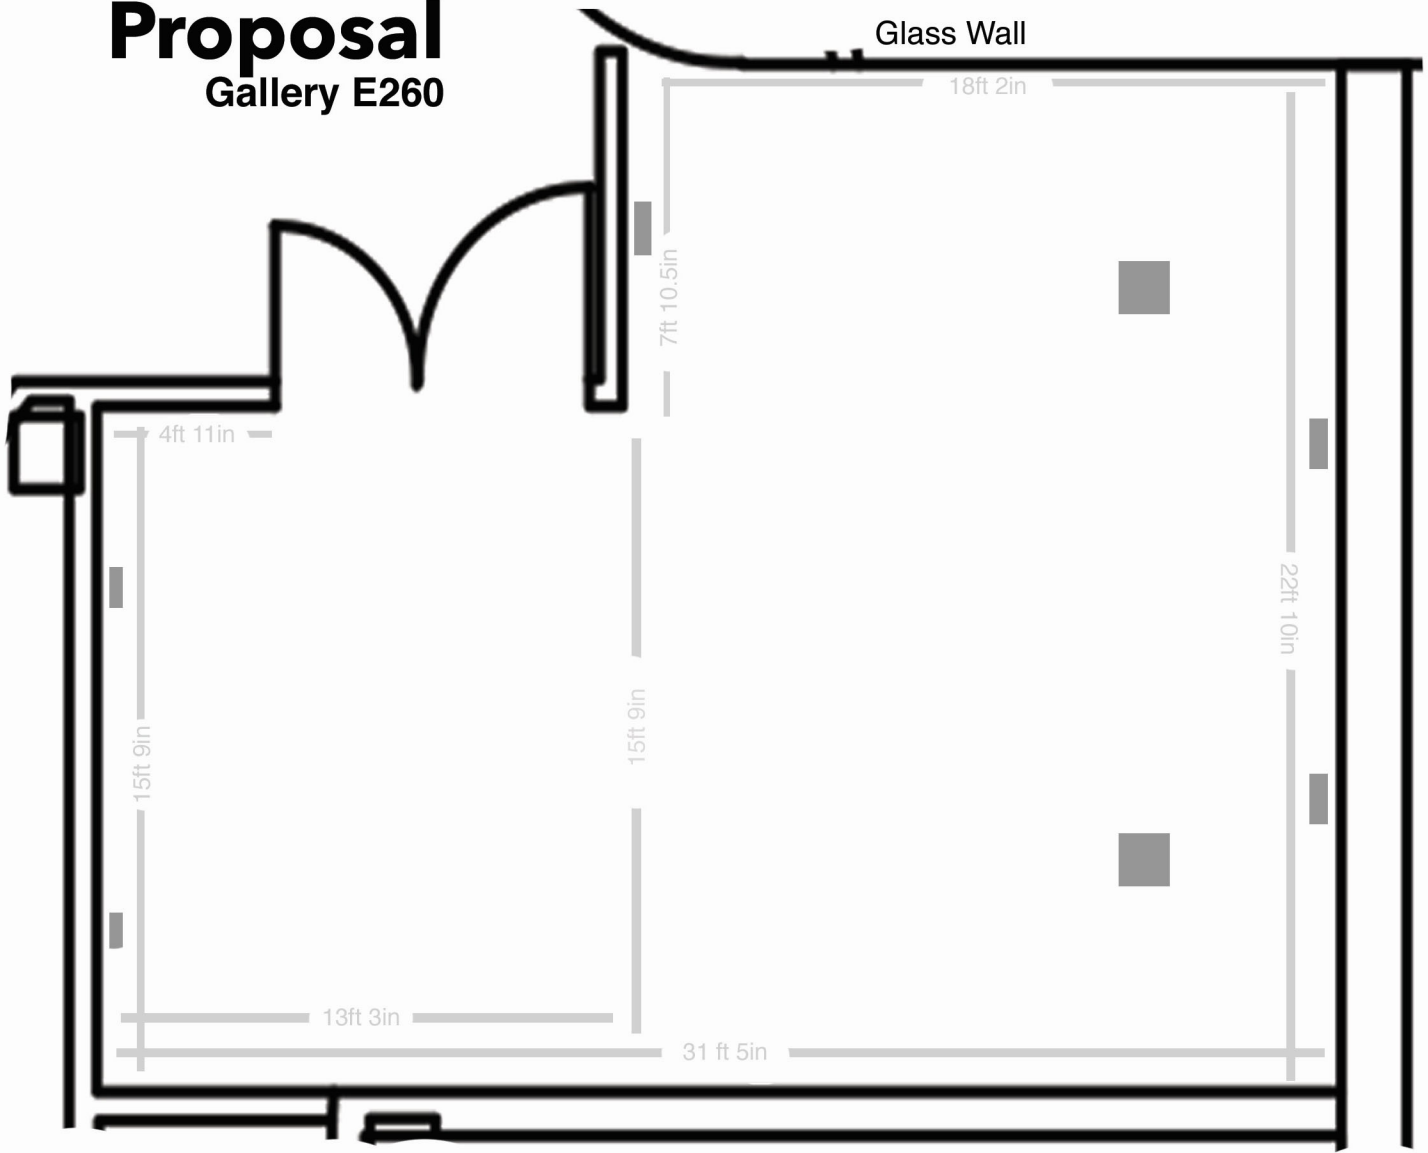

Proposal

Gallery E260

— | ■ =power outlet (general location)

Features:
*

Notes:

Ceiling height: 20ft. 7in.