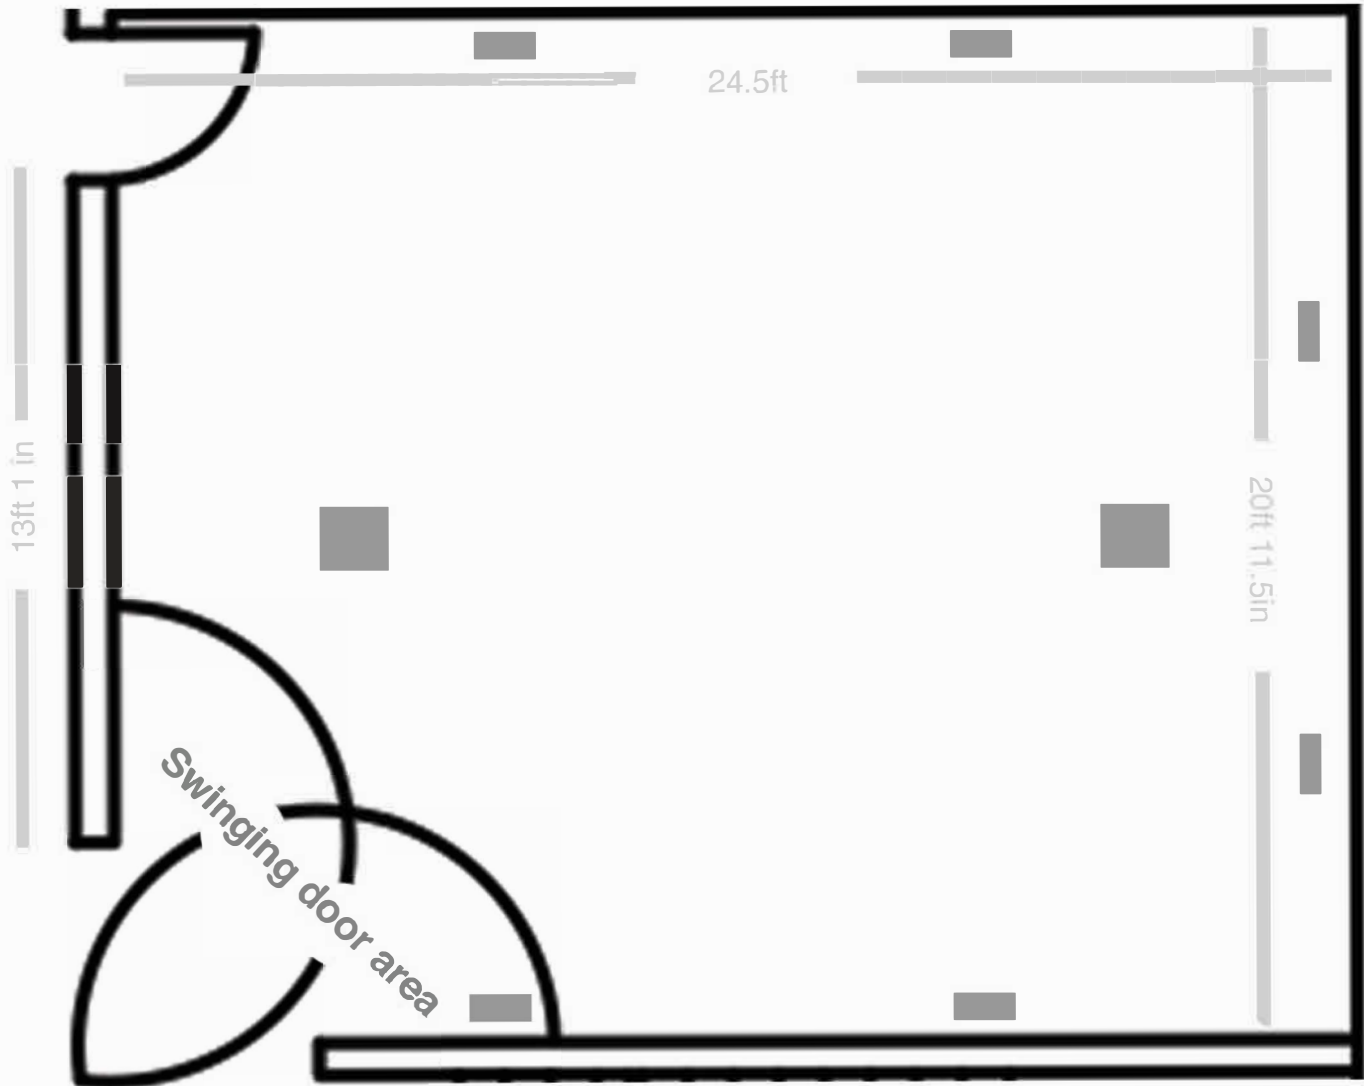

Proposal

Gallery E148

— | ■ =power outlet (general location)

- Features:
- *Hanging cage
 - *Multiple Openings

Notes:

Grid height: 12ft. 5in.
Maximum wall height: 15ft. 8in.