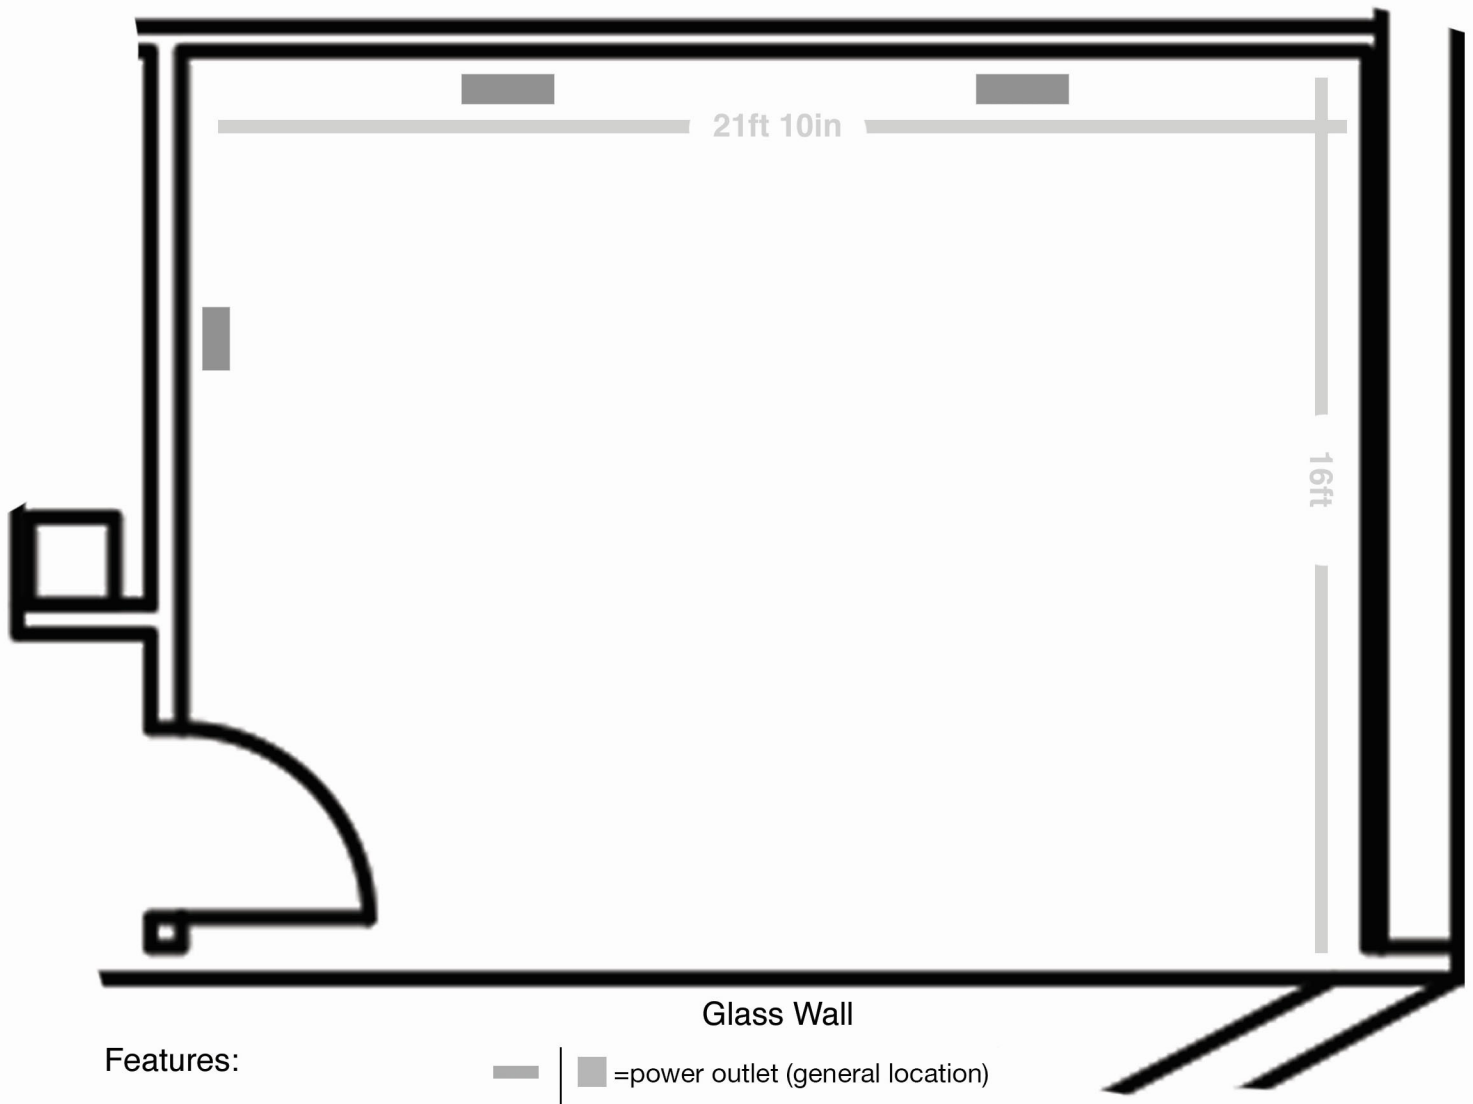

Proposal

Gallery E450

Features:

— | ■ =power outlet (general location)

Notes:

Ceiling height: 14ft. 7in.