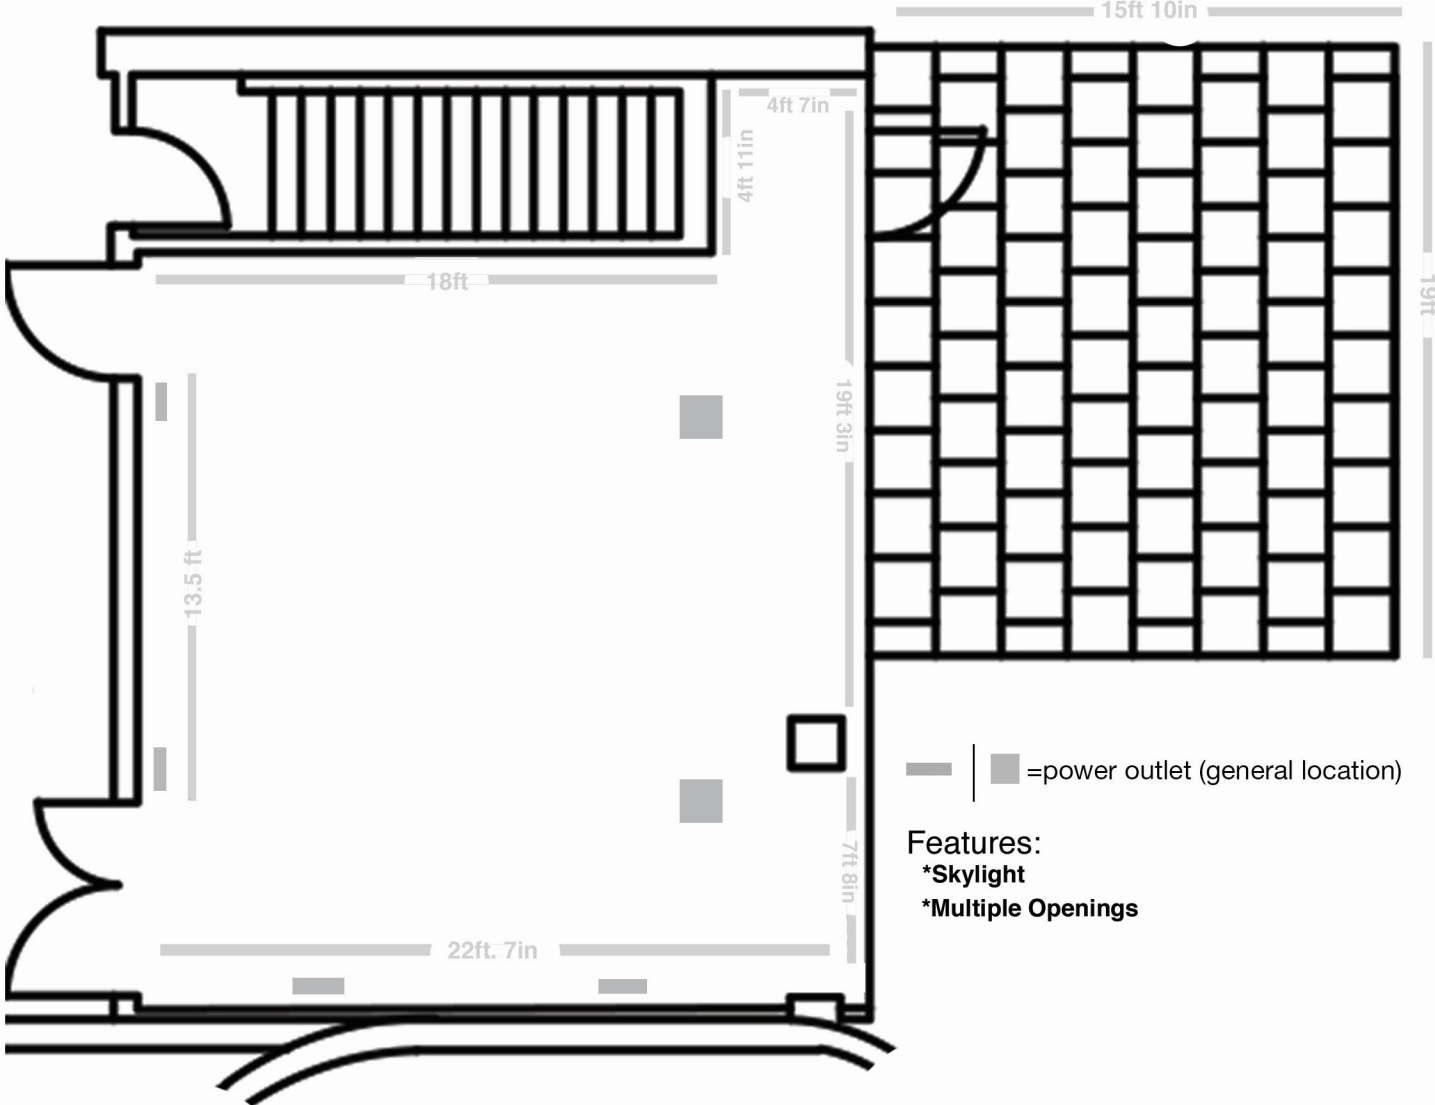

Proposal

Gallery W540

Outside patio

Notes:

Ceiling height: 14ft. 8in.
Skylight: 18ft. 6in.